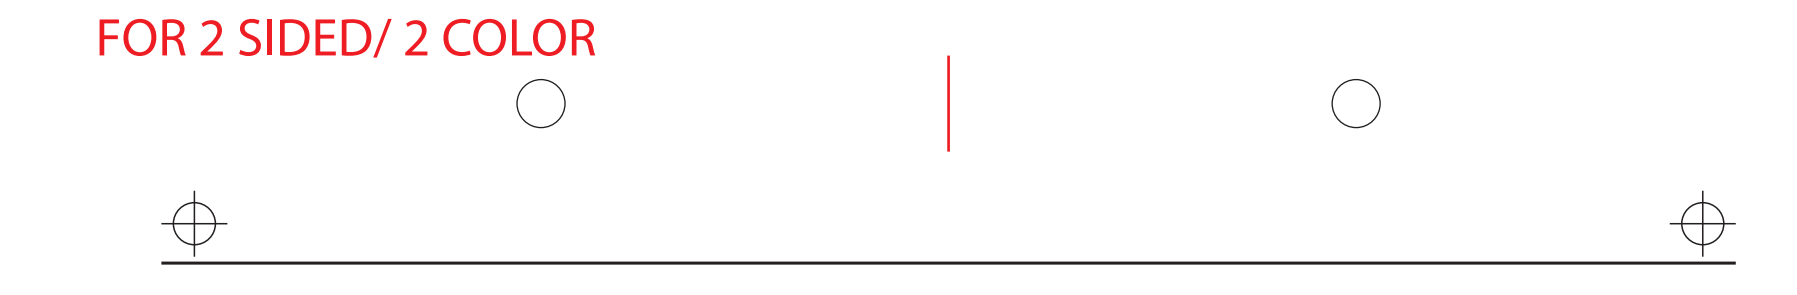

Optional Laser Engraved

FPO

COMPOSITE
NOT ACTUAL SIZE

Dashed Line For Imprint Area Only. Will Not Print.

Artist/Date :	Item # : 5356	Proofing:
Order # :	Imprint Size :	
Ship Date :	Optional Laser : 1 3/4" W x 4" H	
Imprint Color :	Imprint Type : Laser Engrave	
Item Color :		

STANDARD SILK-SCREEN / 4-COLOR PROCESS

FPO

Lid

FPO

Dashed Line For Imprint Area Only. Will Not Print.

Artist/Date :	Item # : 5356	Proofing:
Order # :	Imprint Size : Silk-Screen 3" W x 4" H	
Ship Date :	Lid : 7/8" Diameter	
Imprint Color :	Wraparound: 6" W x 4"	
Item Color :	Imprint Type : Silk-Screen / 4-Color	

COMPOSITE
NOT ACTUAL SIZE

COMPOSITE
NOT ACTUAL SIZE

Dashed Line For Imprint Area Only. Will Not Print.

Artist/Date :	Item # : 5356	Proofing:
Order # :	Imprint Size :	
Ship Date :	Silk-Screen : 3" W x 4" H	
Imprint Color :	Imprint Type : Silk-Screen	
Item Color :		

Dashed Line For Imprint Area Only. Will Not Print.

Artist/Date :	Item # : 5356	Proofing:
Order # :	Imprint Size :	
Ship Date :	Wraparound: 6" W x 4"	
Imprint Color :	Imprint Type : Silk-Screen / 4-Color	
Item Color :		